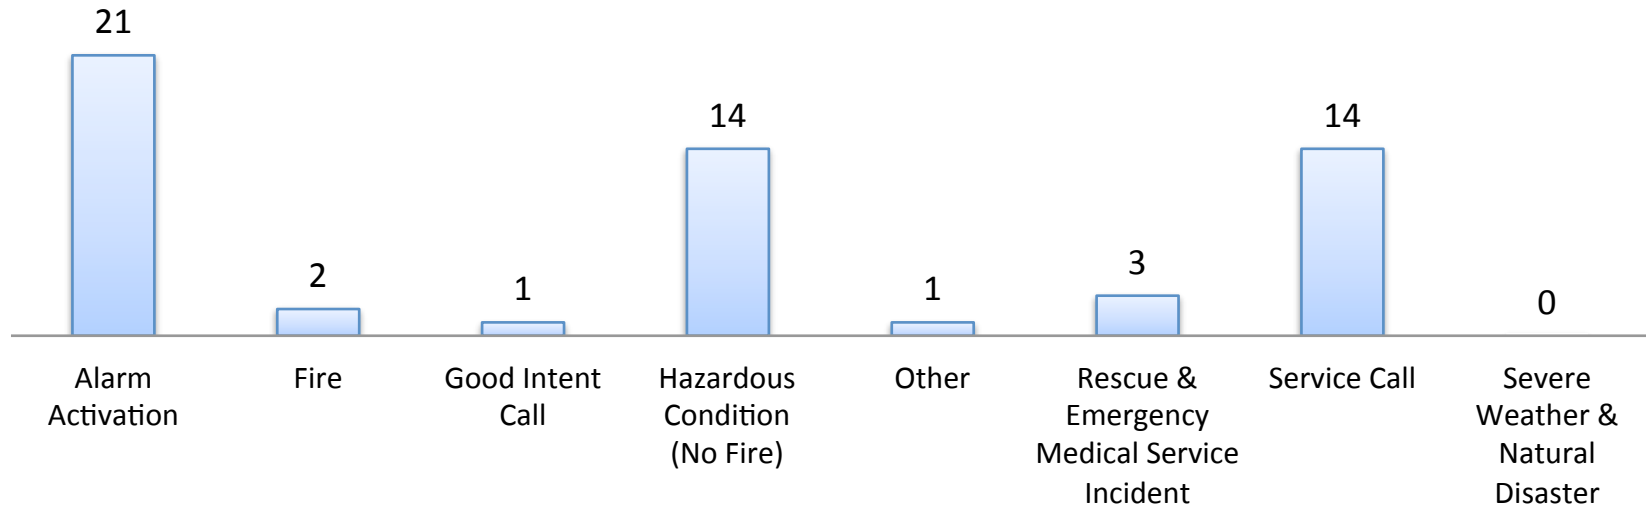

Incident Log for the Week of February 22, 2015 through February 28, 2015

<i>Date</i>	<i>Location of Incident</i>	<i>Incident Type*</i>
2/22/15	Heritage Drive	Alarm Activation
2/22/15	Country Club Road	Alarm Activation
2/22/15	Darling Drive	Other
2/22/15	Woodford Hills Drive	Alarm Activation
2/24/15	West Main Street & Old Farms Road	Hazardous Condition (No Fire)
2/24/15	Farmington, CT	Service Call
2/24/15	Bickford Drive & Climax Road	Hazardous Condition (No Fire)
2/24/15	Arch Road	Rescue & Emergency Medical Service Incident
2/24/15	Hickory Hill Road	Alarm Activation
2/24/15	Devonshire Court	Service Call
2/25/15	East Main Street & Avon Mountain Road	Hazardous Condition (No Fire)
2/26/15	Country Club Road	Service Call
2/26/15	West Main Street	Hazardous Condition (No Fire)
2/27/15	Country Club Road	Service Call
2/27/15	North Farms Road	Alarm Activation
2/27/15	West Main Street & Dale Road	Hazardous Condition (No Fire)
2/27/15	Darling Drive	Fire
2/28/15	Country Club Road	Service Call
2/28/15	Whispering Pines	Good Intent Call
2/28/15	Alpine Meadow Lane	Service Call

** Note: Incident Type designation pending officer review and will be updated in the year-to-date statistics as necessary.*

Total Calls = 56

Incidents by Type of Call

Month-to-Date

(February 1 through February 28, 2015)

Total Calls = 99

Incidents by Type of Call

Year-to-Date

(January 1 through February 28, 2015)