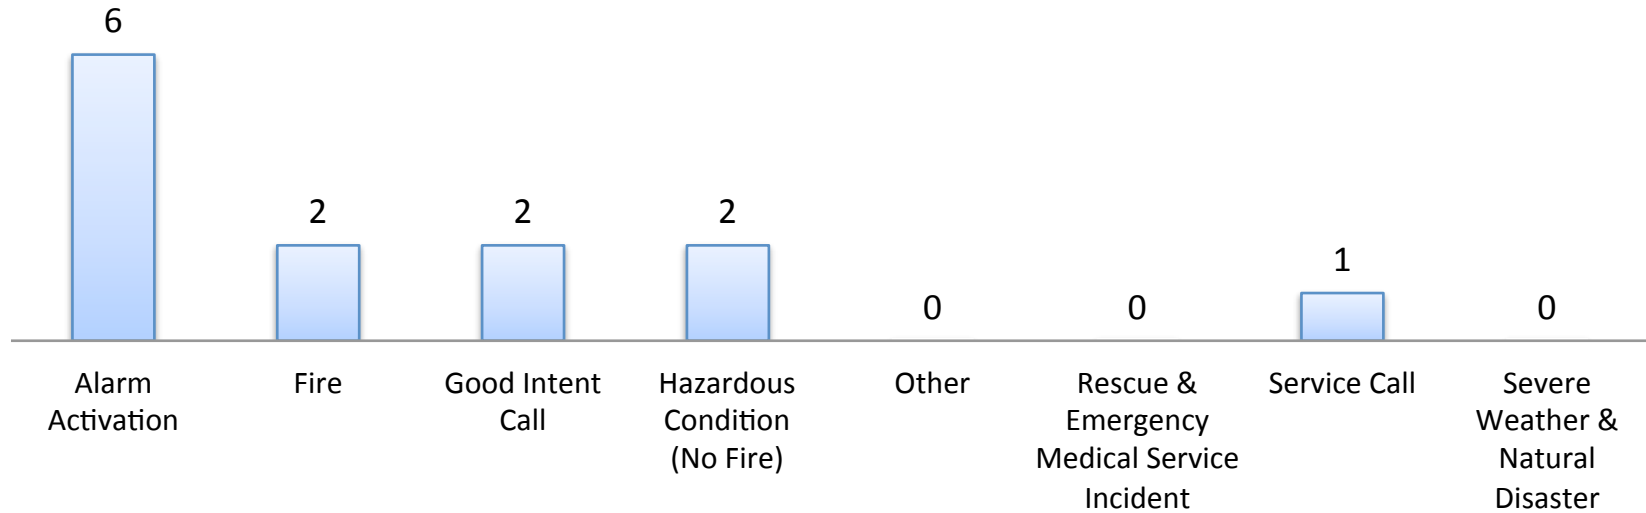

Incident Log for the Week of April 5, 2015 through April 11, 2015

<i>Date</i>	<i>Location of Incident</i>	<i>Incident Type*</i>
4/5/15	Old Farms Road	Alarm Activation
4/6/15	Old Farms Road	Fire
4/6/15	Chelsea Place	Hazardous Condition (No Fire)
4/7/15	Montevideo Road	Alarm Activation
4/7/15	Mulberry Lane	Alarm Activation
4/9/15	Waterville Road	Good Intent Call
4/11/15	Old Farms Road & Country Club Road	Hazardous Condition (No Fire)
4/11/15	Nottingham Ridge	Alarm Activation
4/11/15	Meadow Ridge	Fire

** Note: Incident Type designation pending officer review and will be updated in the year-to-date statistics as necessary.*

Total Calls = 13

Incidents by Type of Call

Month-to-Date

(April 1 through April 11, 2015)

Total Calls = 160

Incidents by Type of Call

Year-to-Date

(January 1 through April 11, 2015)