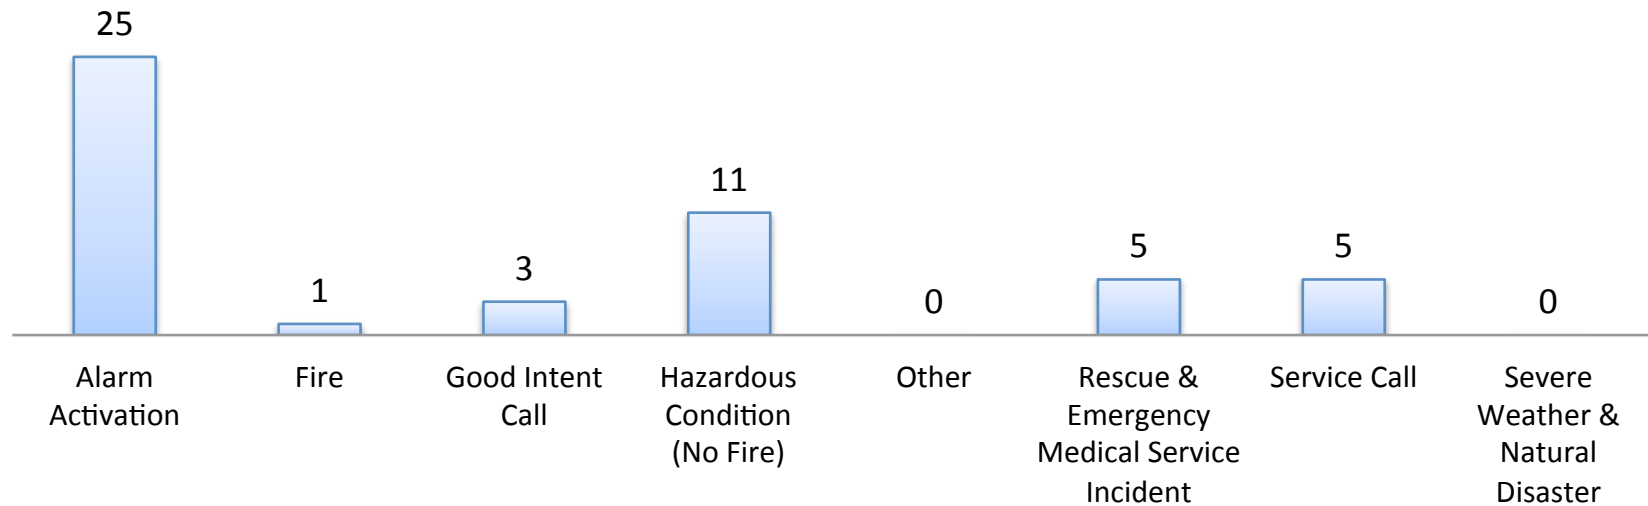

Incident Log for the Week of October 25, 2015 through October 31, 2015

<i>Date</i>	<i>Location of Incident</i>	<i>Incident Type*</i>
10/27/15	Nod Road	Rescue & Emergency Medical Service Incident
10/27/15	Robkins Road	Alarm Activation
10/28/15	West Main Street	Alarm Activation
10/29/15	School Street	Service Call
10/30/15	Westbury	Alarm Activation
10/31/15	Westland Road	Alarm Activation
10/31/15	Old Farms Road & Waterville Road	Hazardous Condition (No Fire)

** Note: Incident Type designation pending officer review and will be updated in the year-to-date statistics as necessary.*

Total Calls = 50

Incidents by Type of Call

Month-to-Date

(October 1 through October 31, 2015)

Total Calls = 506

Incidents by Type of Call

Year-to-Date

(January 1 through October 31, 2015)