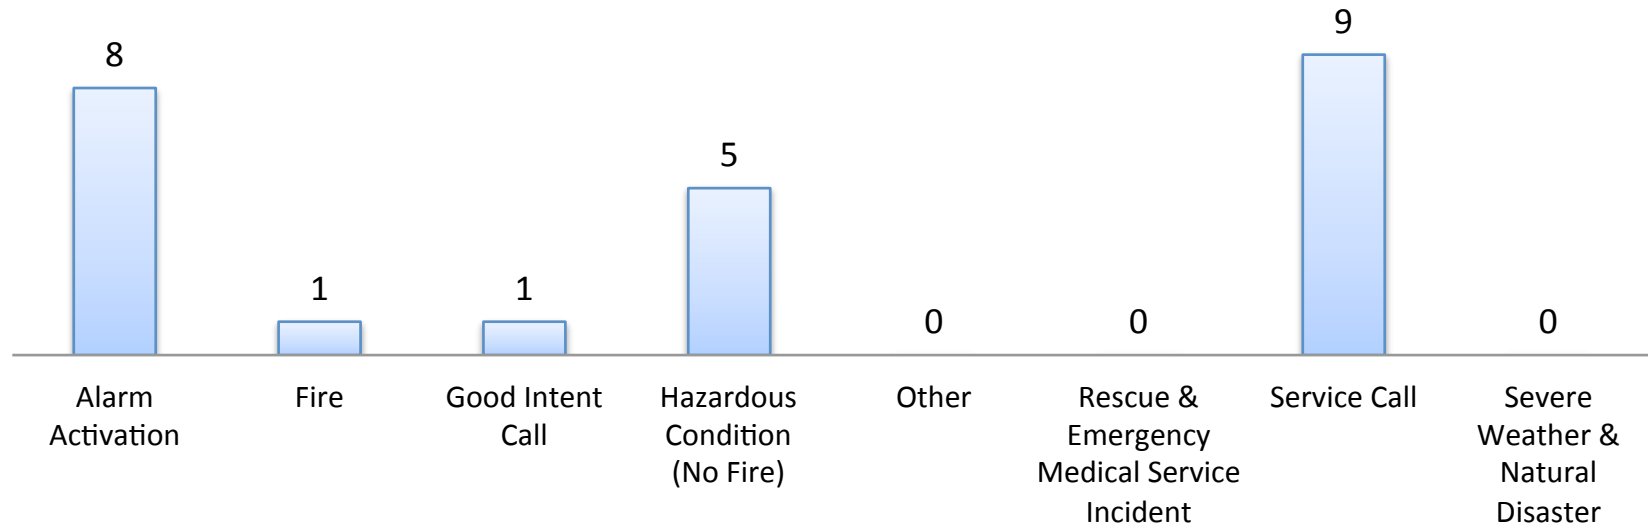

Incident Log for the Week of November 15, 2015 through November 21, 2015

<i>Date</i>	<i>Location of Incident</i>	<i>Incident Type*</i>
11/17/15	Old Farms Road & Country Club Road	Hazardous Condition (No Fire)
11/20/15	Whispering Pines	Service Call
11/20/15	Fisher Drive	Alarm Activation

** Note: Incident Type designation pending officer review and will be updated in the year-to-date statistics as necessary.*

Total Calls = 24

Incidents by Type of Call

Month-to-Date

(November 1 through November 21, 2015)

Total Calls = 530

Incidents by Type of Call

Year-to-Date

(January 1 through November 21, 2015)